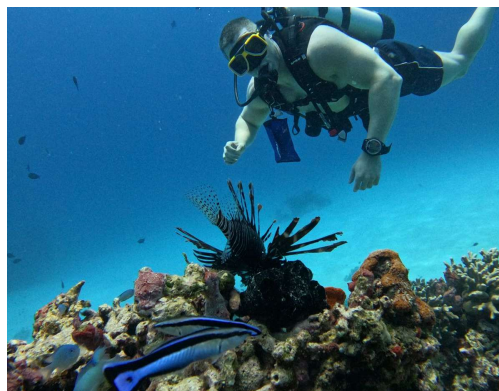

PADI PROJECT AWARE
\$321.75

**PADI UNDERWATER
PHOTOGRAPHY** \$450.45
2 Dives

Other specialty courses
available on request

1 – 4 DIVES \$160.88
Price per person per dive

5 – 9 DIVES \$141.57
Price per person per dive